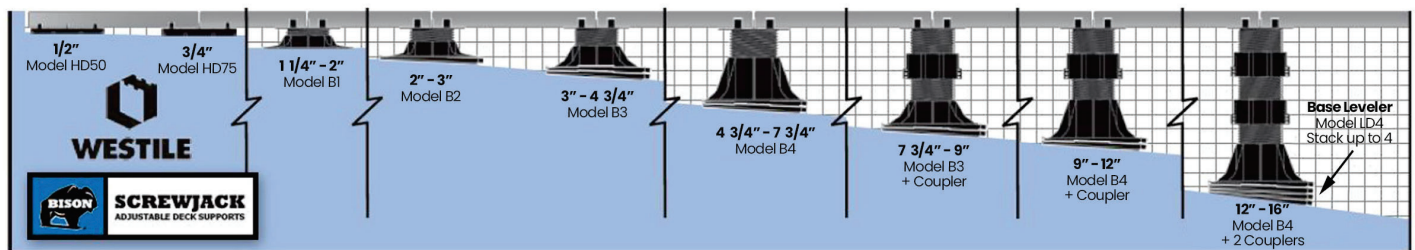

Greenroof-Roofscapes® | Westile® ScrewJack Pedestal

DESCRIPTION

Possibilities are endless when designing and building plaza decks using Westile® ScrewJack Pedestals. The ScrewJack system's elevation range of 1/16 inch to 24 inches allows for building plaza decks over almost any sloping or difficult surface. See Westile for higher height applications.

Installing pavers is efficient! Building plaza decks over occupied space has never been easier. The unique screw-to-adjust feature eliminates tedious and time-consuming installation often associated with constructing level decks over sloping surfaces. Construction crews quickly level each plaza paver by turning the pedestal base, even while loaded.

Future access to waterproofing entails simply removing specific plaza pavers. ScrewJack adjustments within the allowed range are accomplished by merely turning the pedestal base and you're done— Saving time and money!

SPECIFICATIONS

- Supports up to 1000 lbs
- Maximum elevation to 24" using couplers
- Impervious to water, mold, & freeze-thaw
- Preassembled
- Packaged in weather-resistant boxes
- Made in the USA
- Contains 20% post-industrial recycled material
- Engagement "bumps" warn of over-extension