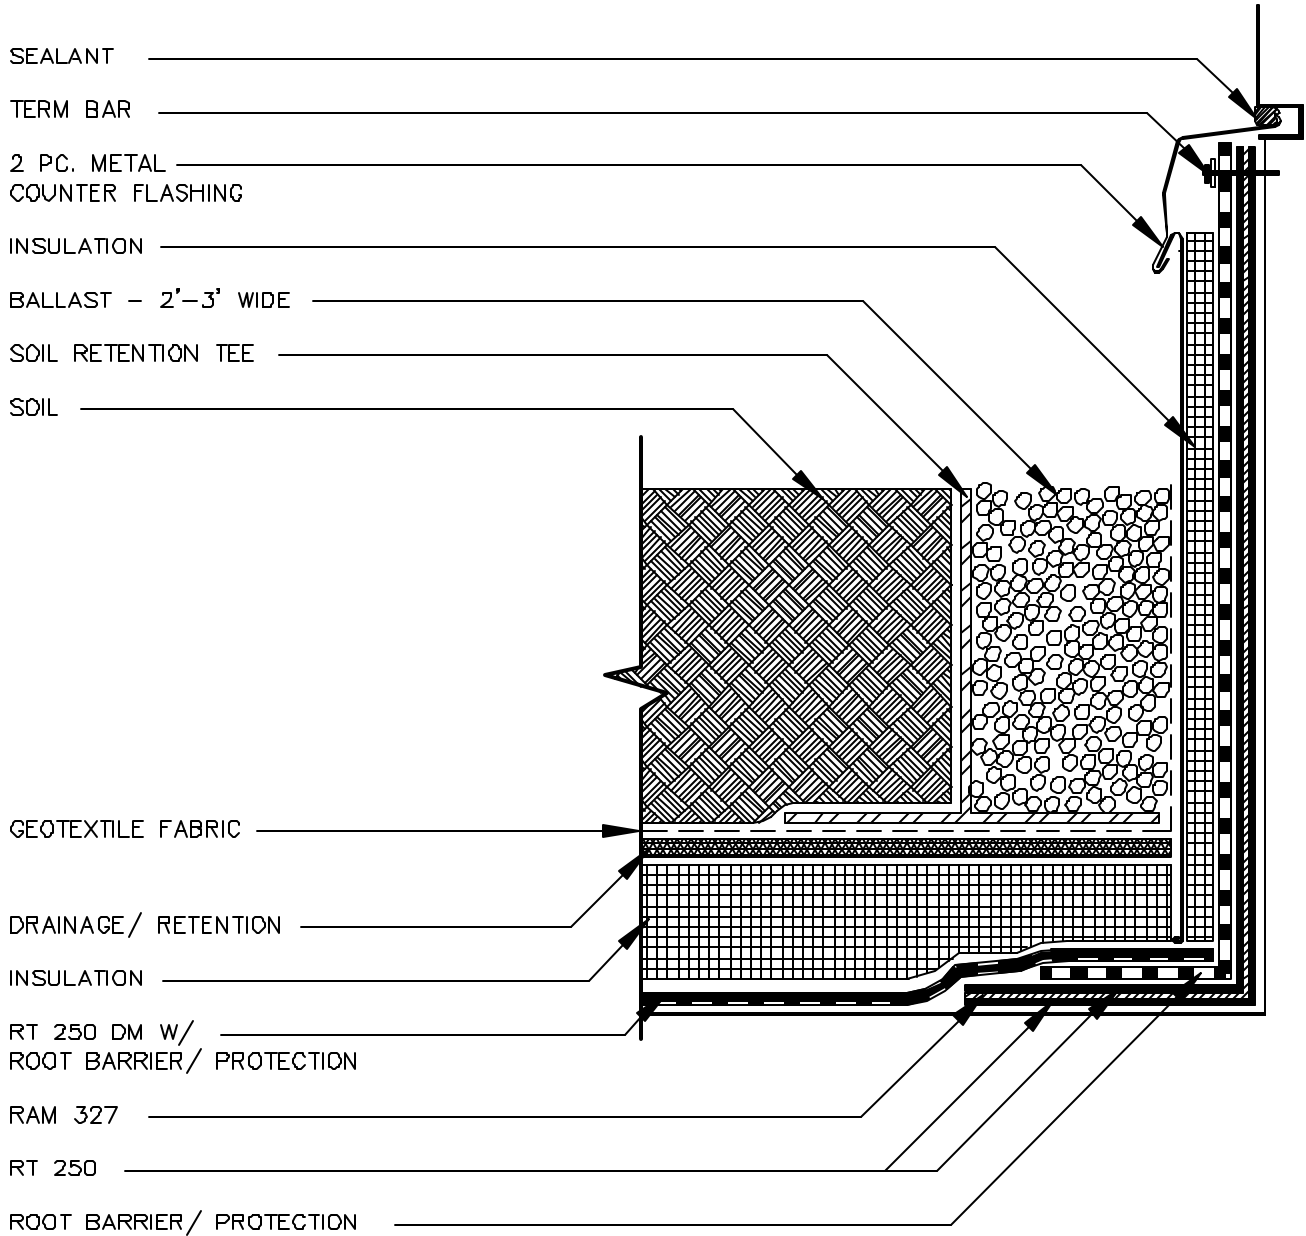

GREEN ROOF – ROOFSCAPE BASE FLASHING

NOTE: DETAIL SHOWN AS LOW PROFILE

NOTE: BASE FLASHING SHALL EXTEND 8”
ABOVE WATER LINE

BARRETT COMPANY
GRBF01

FOR TECHNICAL ASSISTANCE
CALL 1-800-647-0100
www.barrettroofs.com