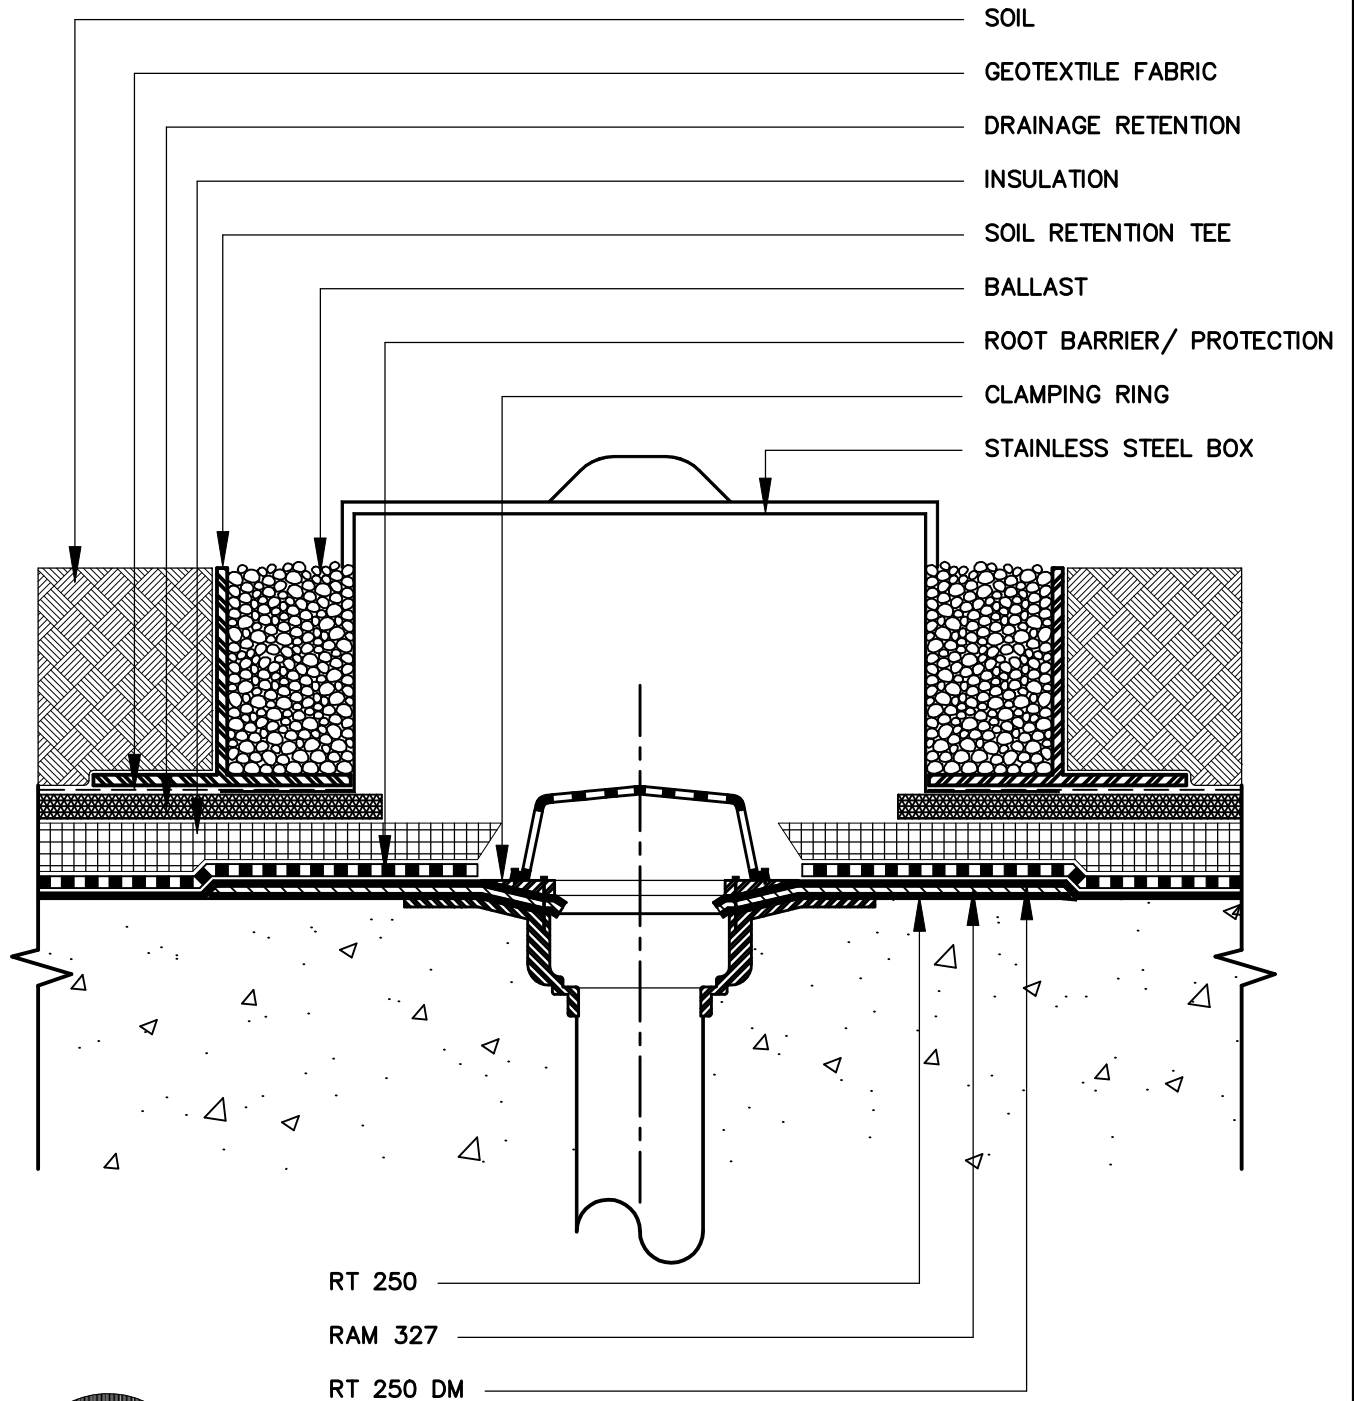

# GREEN ROOF – ROOFSCAPE DRAIN

NOTE: DETAIL SHOWN AS LOW PROFILE

BARRETT COMPANY  
GRD 01  
FOR TECHNICAL ASSISTANCE  
CALL 1-800-647-0100  
[www.barrettroofs.com](http://www.barrettroofs.com)