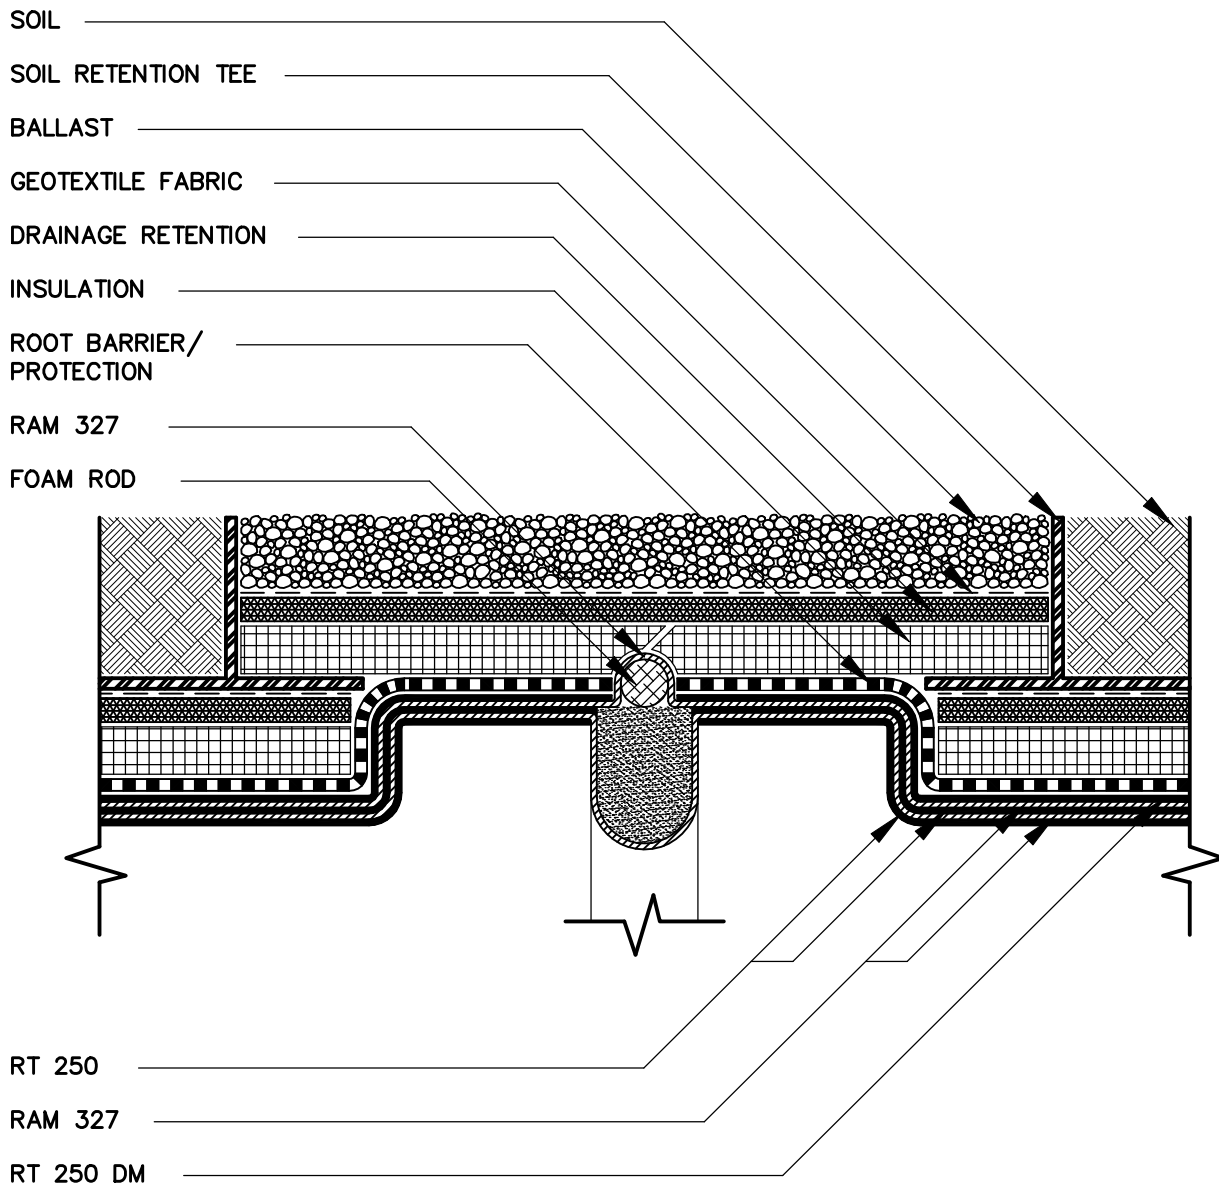

GREEN ROOF – ROOFSCAPE EXPANSION JOINT

NOTE: DETAIL SHOWN AS LOW PROFILE

BARRETT COMPANY
GREJ01

FOR TECHNICAL ASSISTANCE
CALL 1-800-647-0100
www.barrettroofs.com