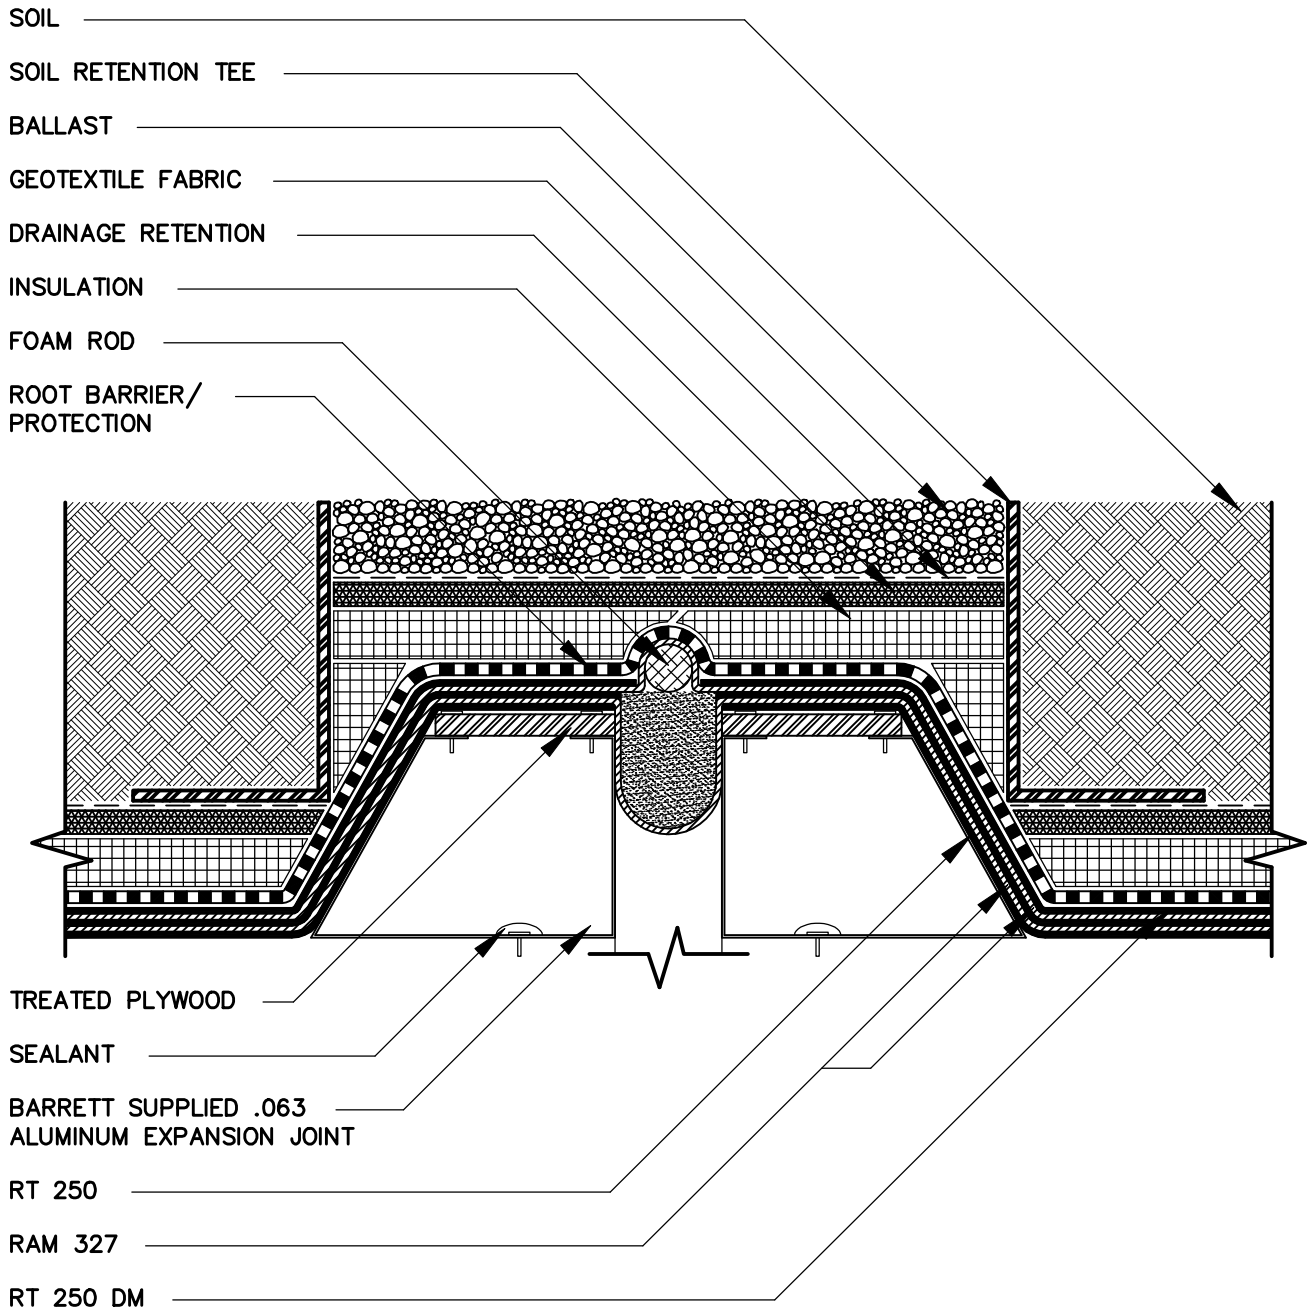

GREEN ROOF – ROOFSCAPE RETROFIT EXPANSION JOINT

NOTE: DETAIL SHOWN AS LOW PROFILE

BARRETT COMPANY
GREJ02

FOR TECHNICAL ASSISTANCE
CALL 1-800-647-0100
www.barrettroofs.com