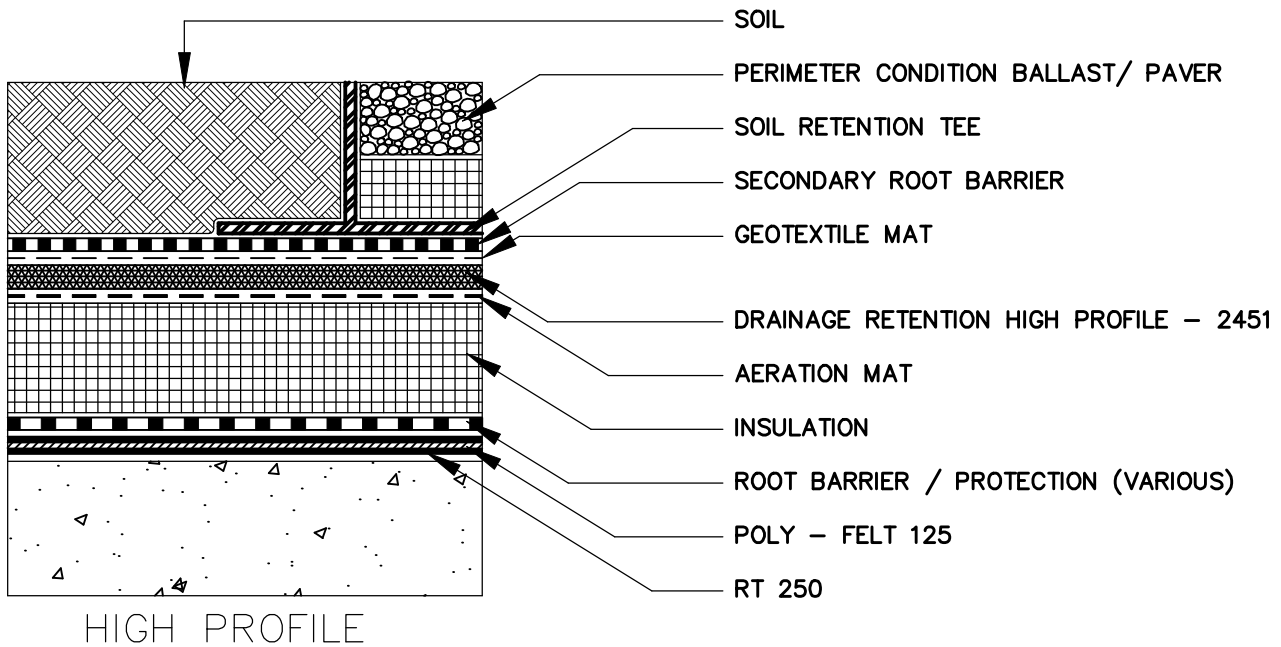

GREEN ROOF – ROOFSCAPE SECTIONS

BARRETT COMPANY
GRS 01
 FOR TECHNICAL ASSISTANCE
 CALL 1-800-647-0100
www.barrettroofs.com