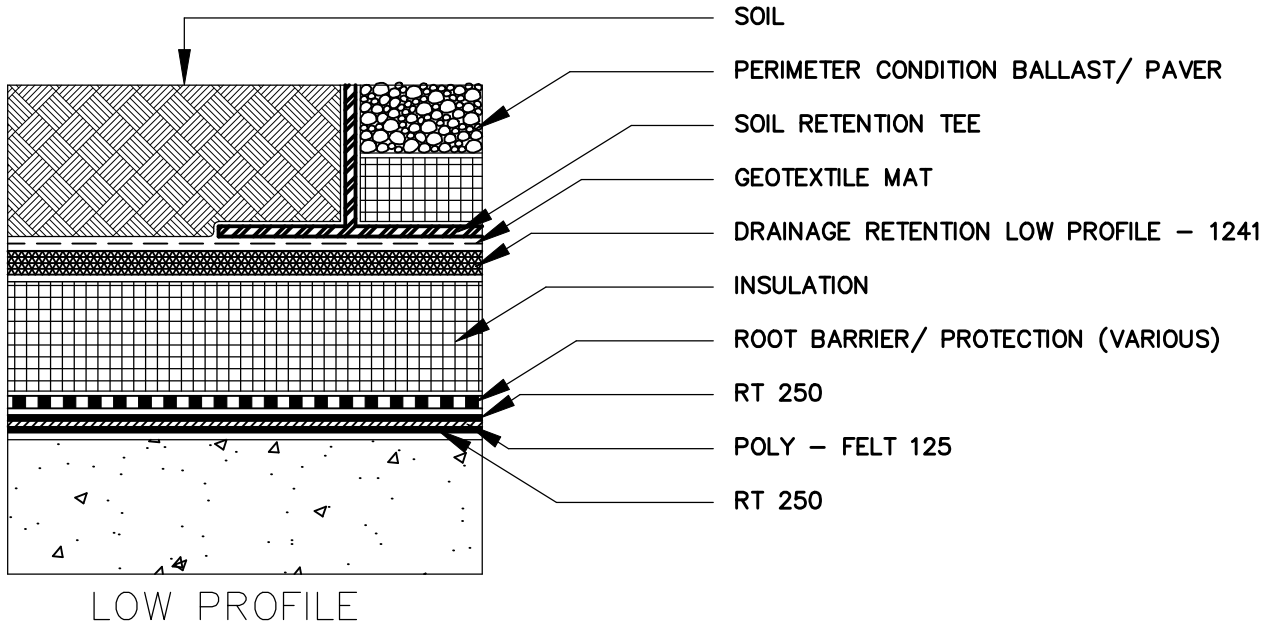

GREEN ROOF – ROOFSCAPE SECTIONS

BARRETT COMPANY
GRS 01
 FOR TECHNICAL ASSISTANCE
 CALL 1-800-647-0100
www.barrettroofs.com