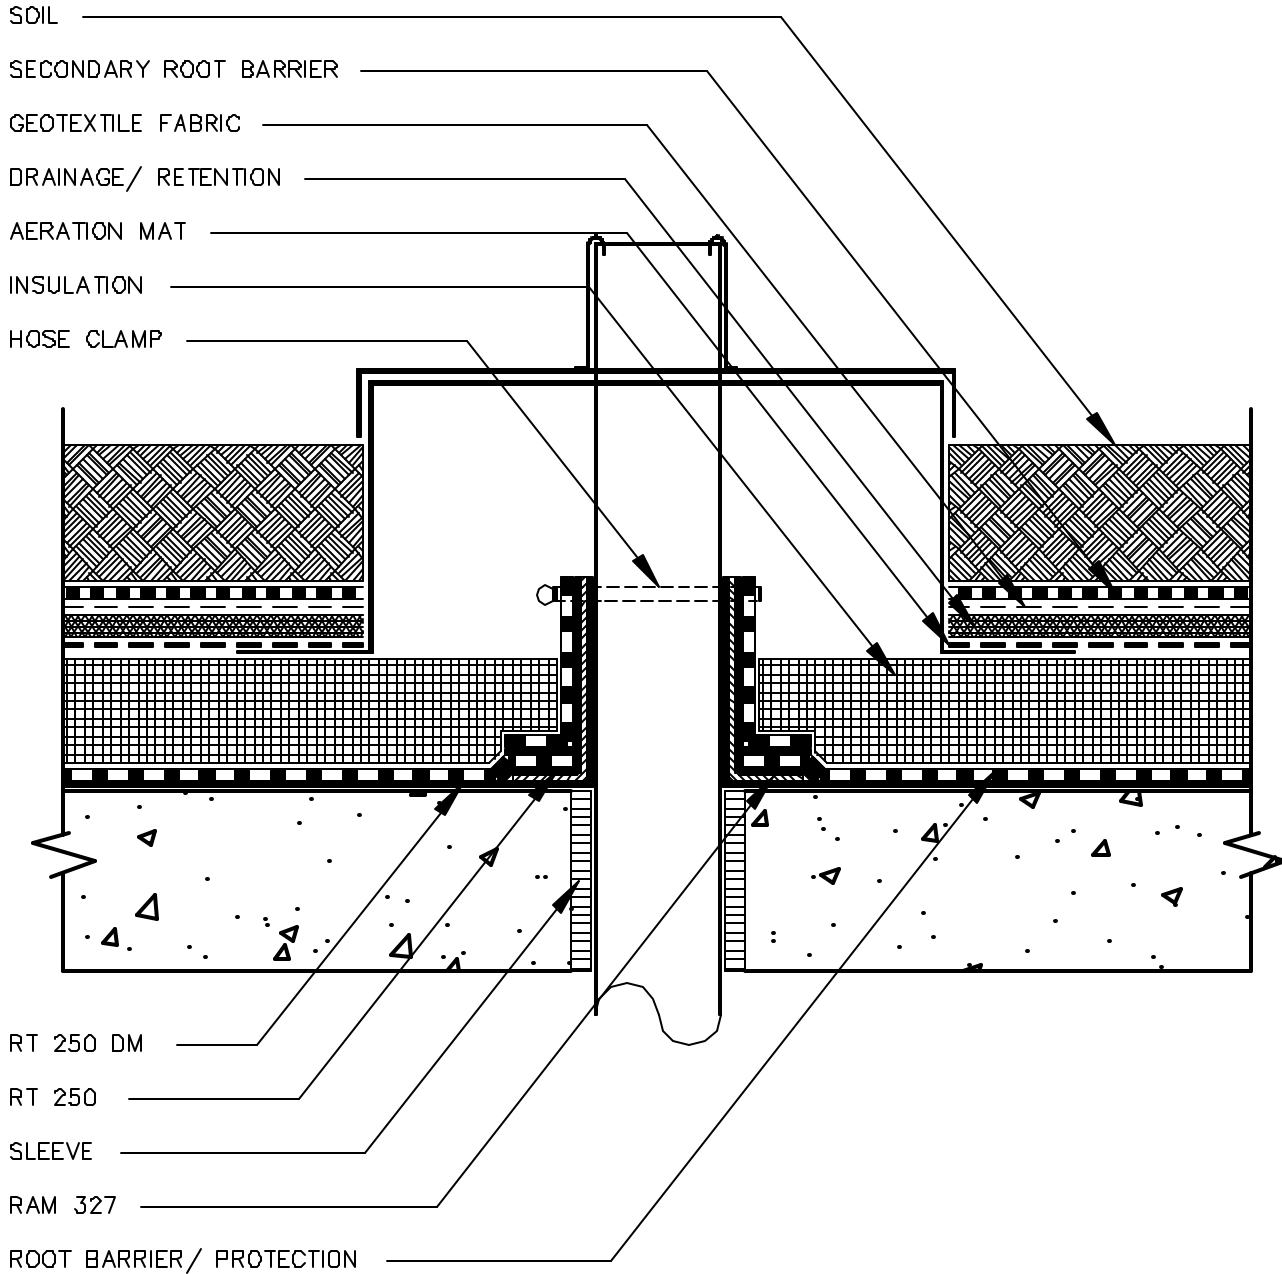

GREEN ROOF – ROOFSCAPE VENT PIPE PENETRATION

NOTE: DETAIL SHOWN AS HIGH PROFILE

BARRETT COMPANY
GRVP01

FOR TECHNICAL ASSISTANCE
CALL 1-800-647-0100
www.barrettroofs.com